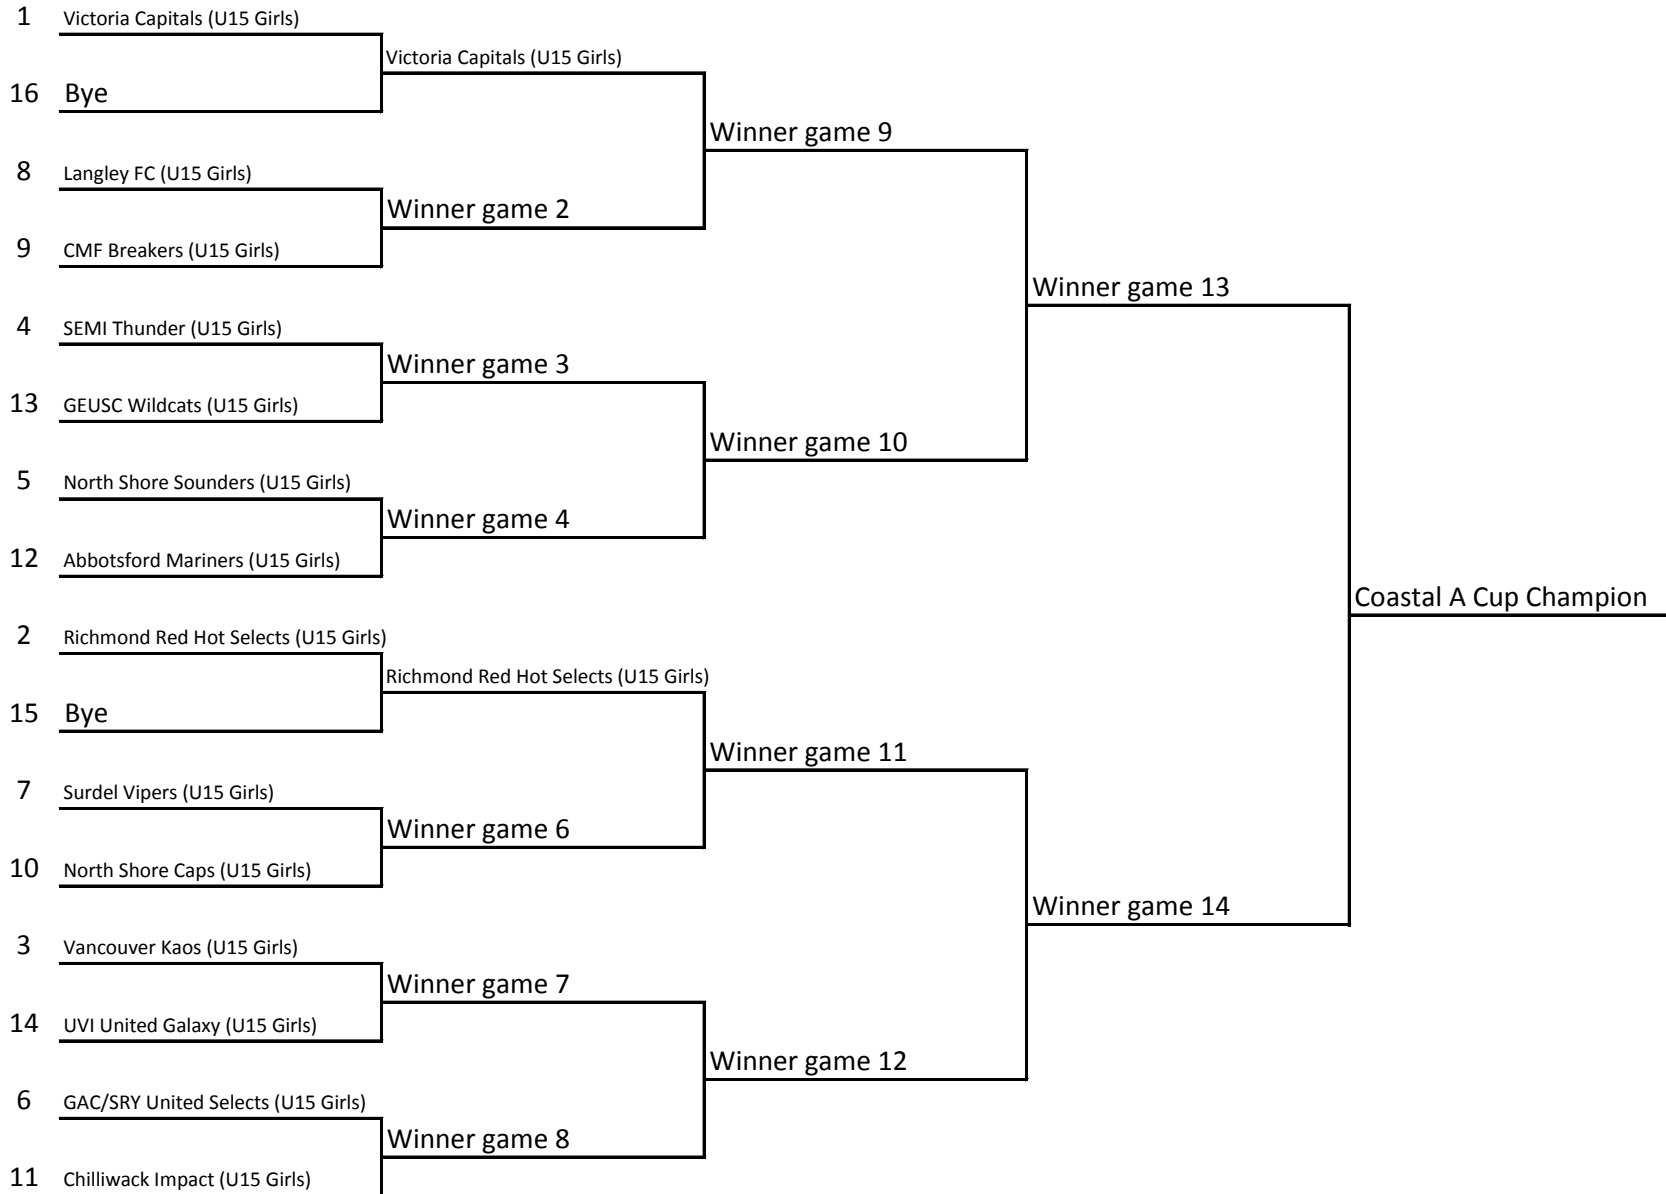

U15 Grid

March 27/2010

April 10/2010

April 17/2010

NOTE: the higher seeded team is ALWAYS the home team.

April 24/2010

All Dates are the weekend of the games, games regularly scheduled on Saturdays or Sundays played on same