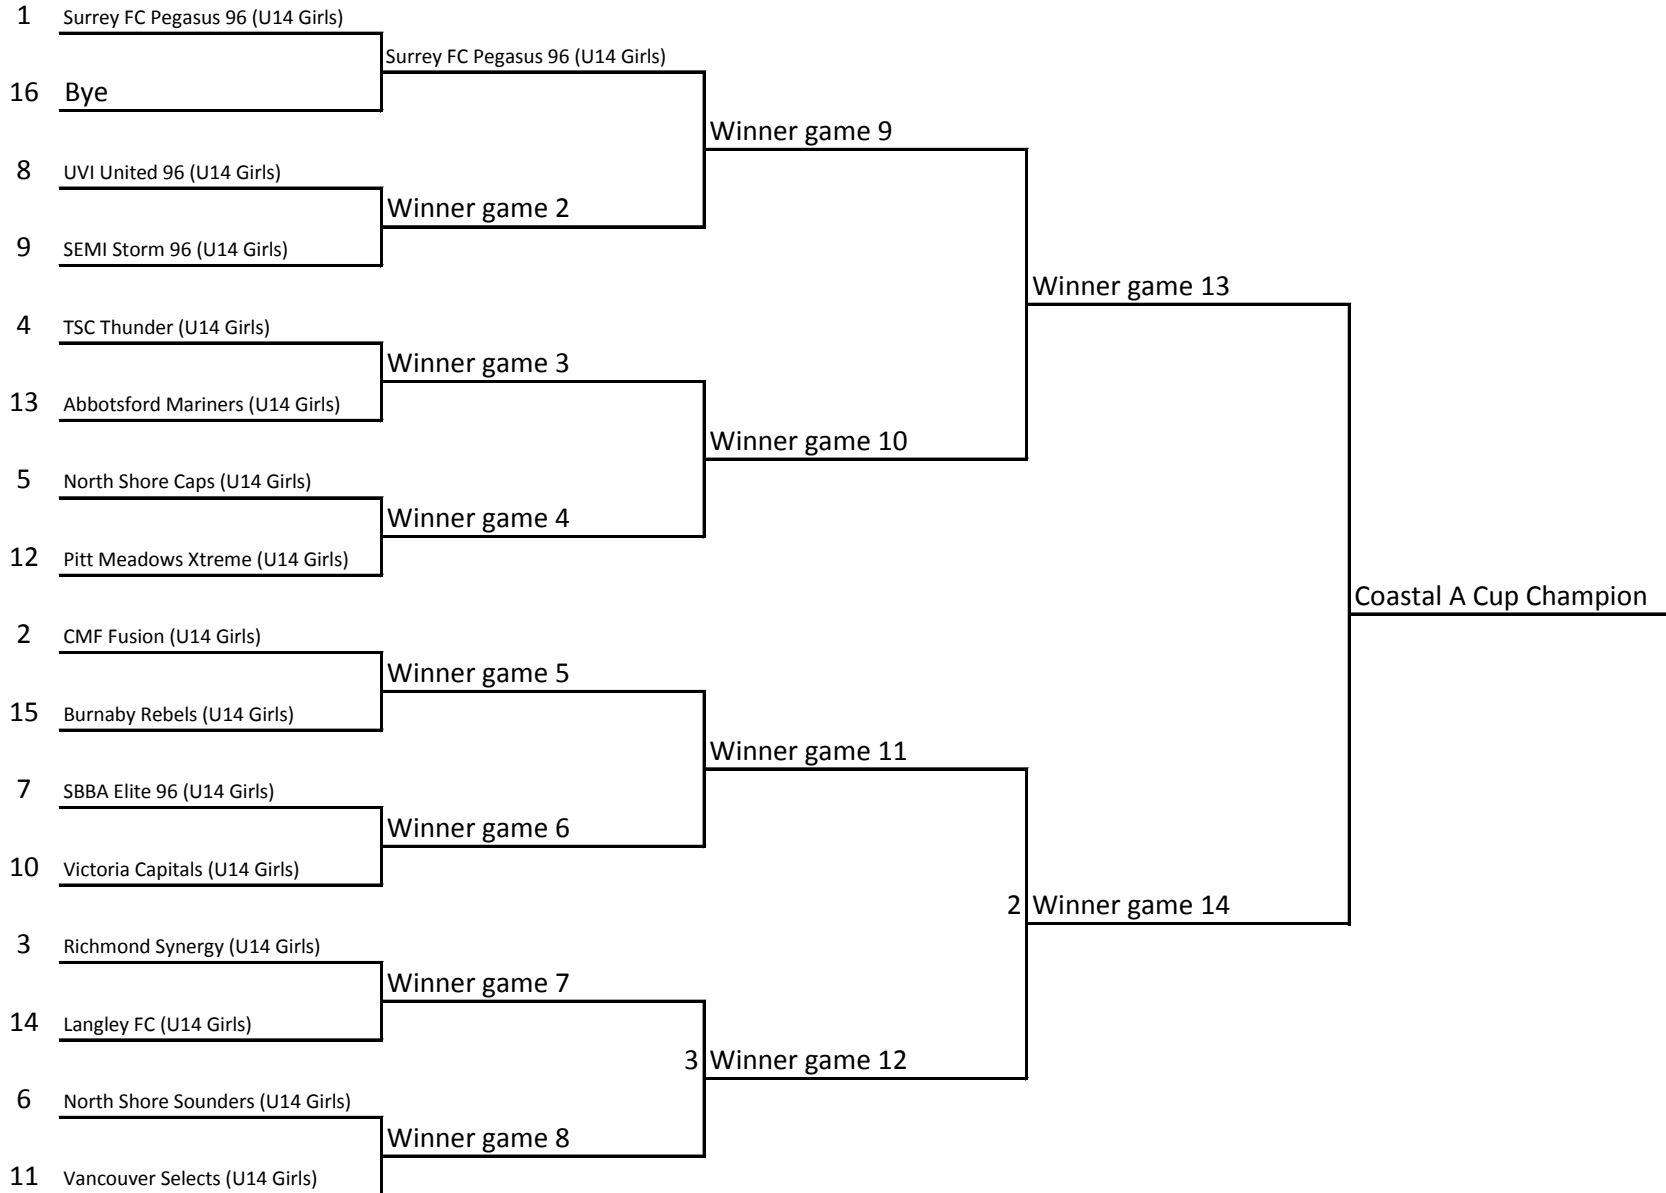

U14 Grid

March 27/2010

April 10/2010

April 17/2010

NOTE: the higher seeded team is ALWAYS the home team.

April 24/2010

All Dates are the weekend of the games, games regularly scheduled on Saturdays or Sundays played on same