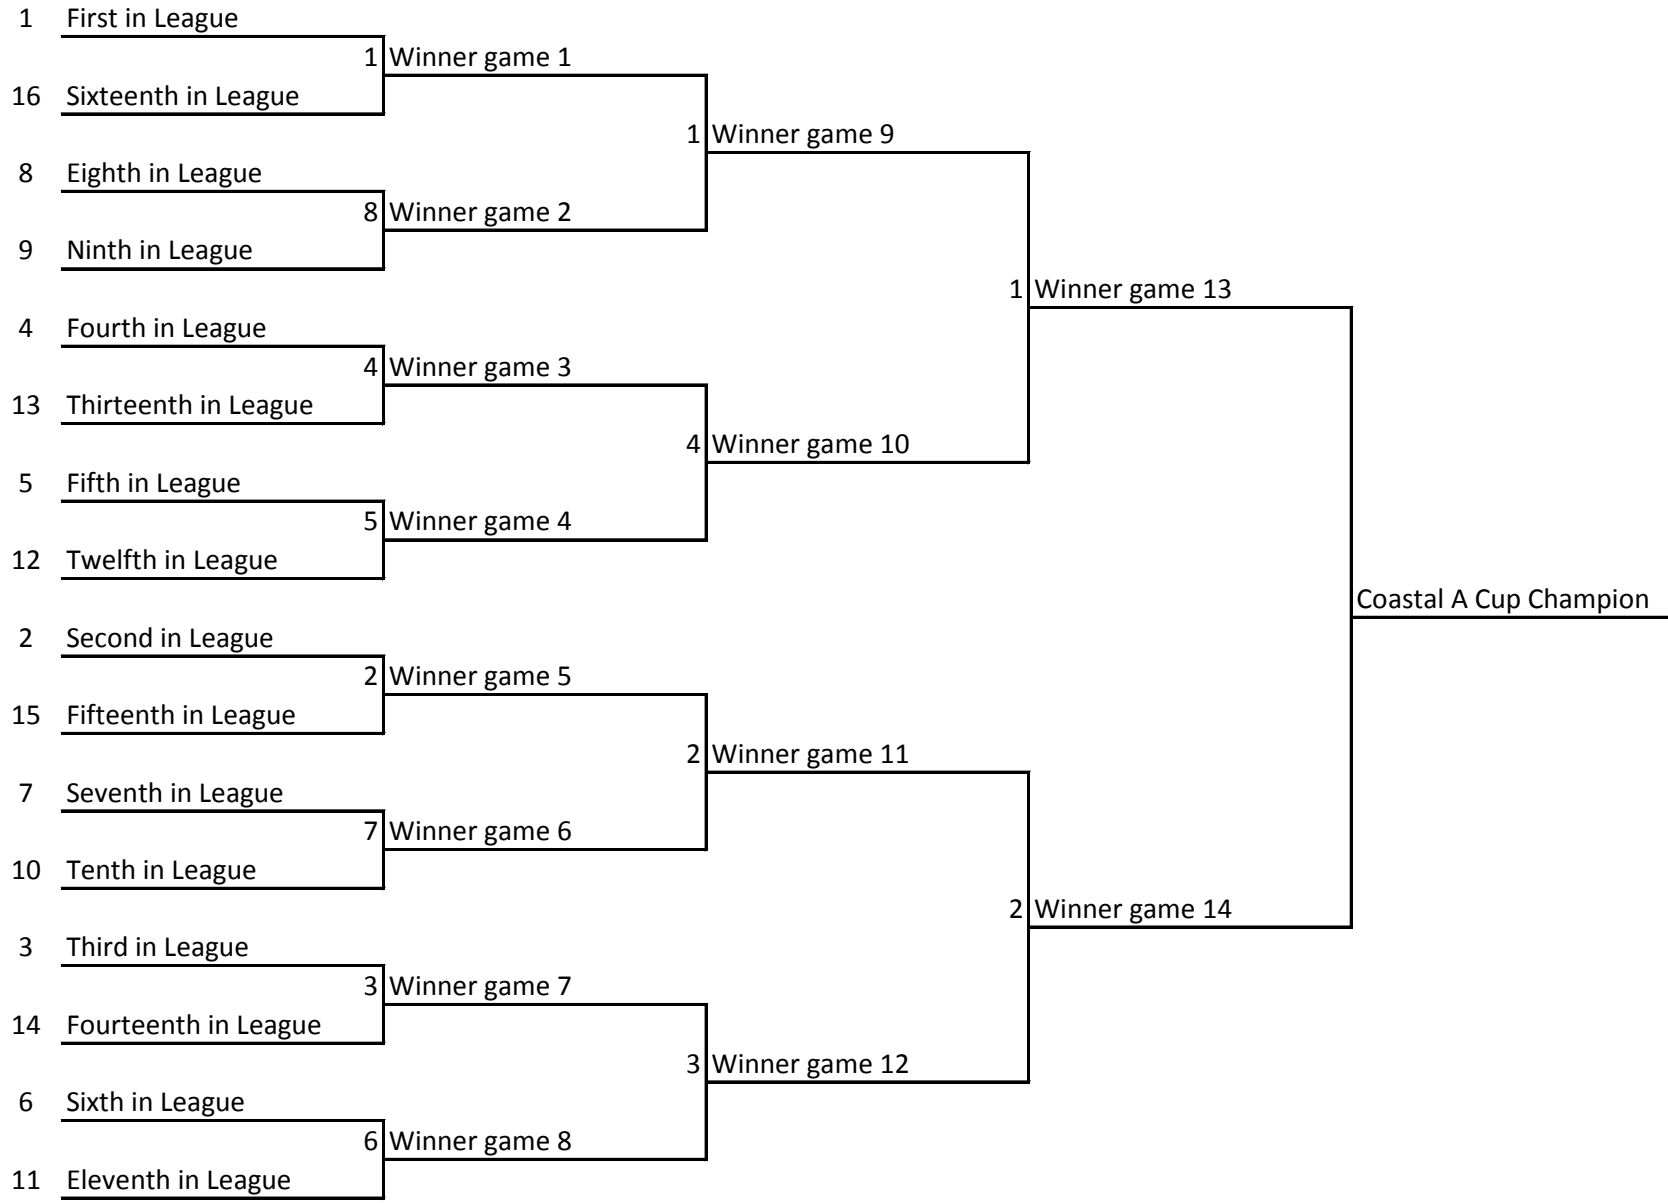

Master

U13 Grid

March 27/2010

April 10/2010

April 17/2010

NOTE: the higher seeded team is ALWAYS the home team.

April 24/2010

All Dates are the weekend of the games, games regularly scheduled on Saturdays or Sundays played on same