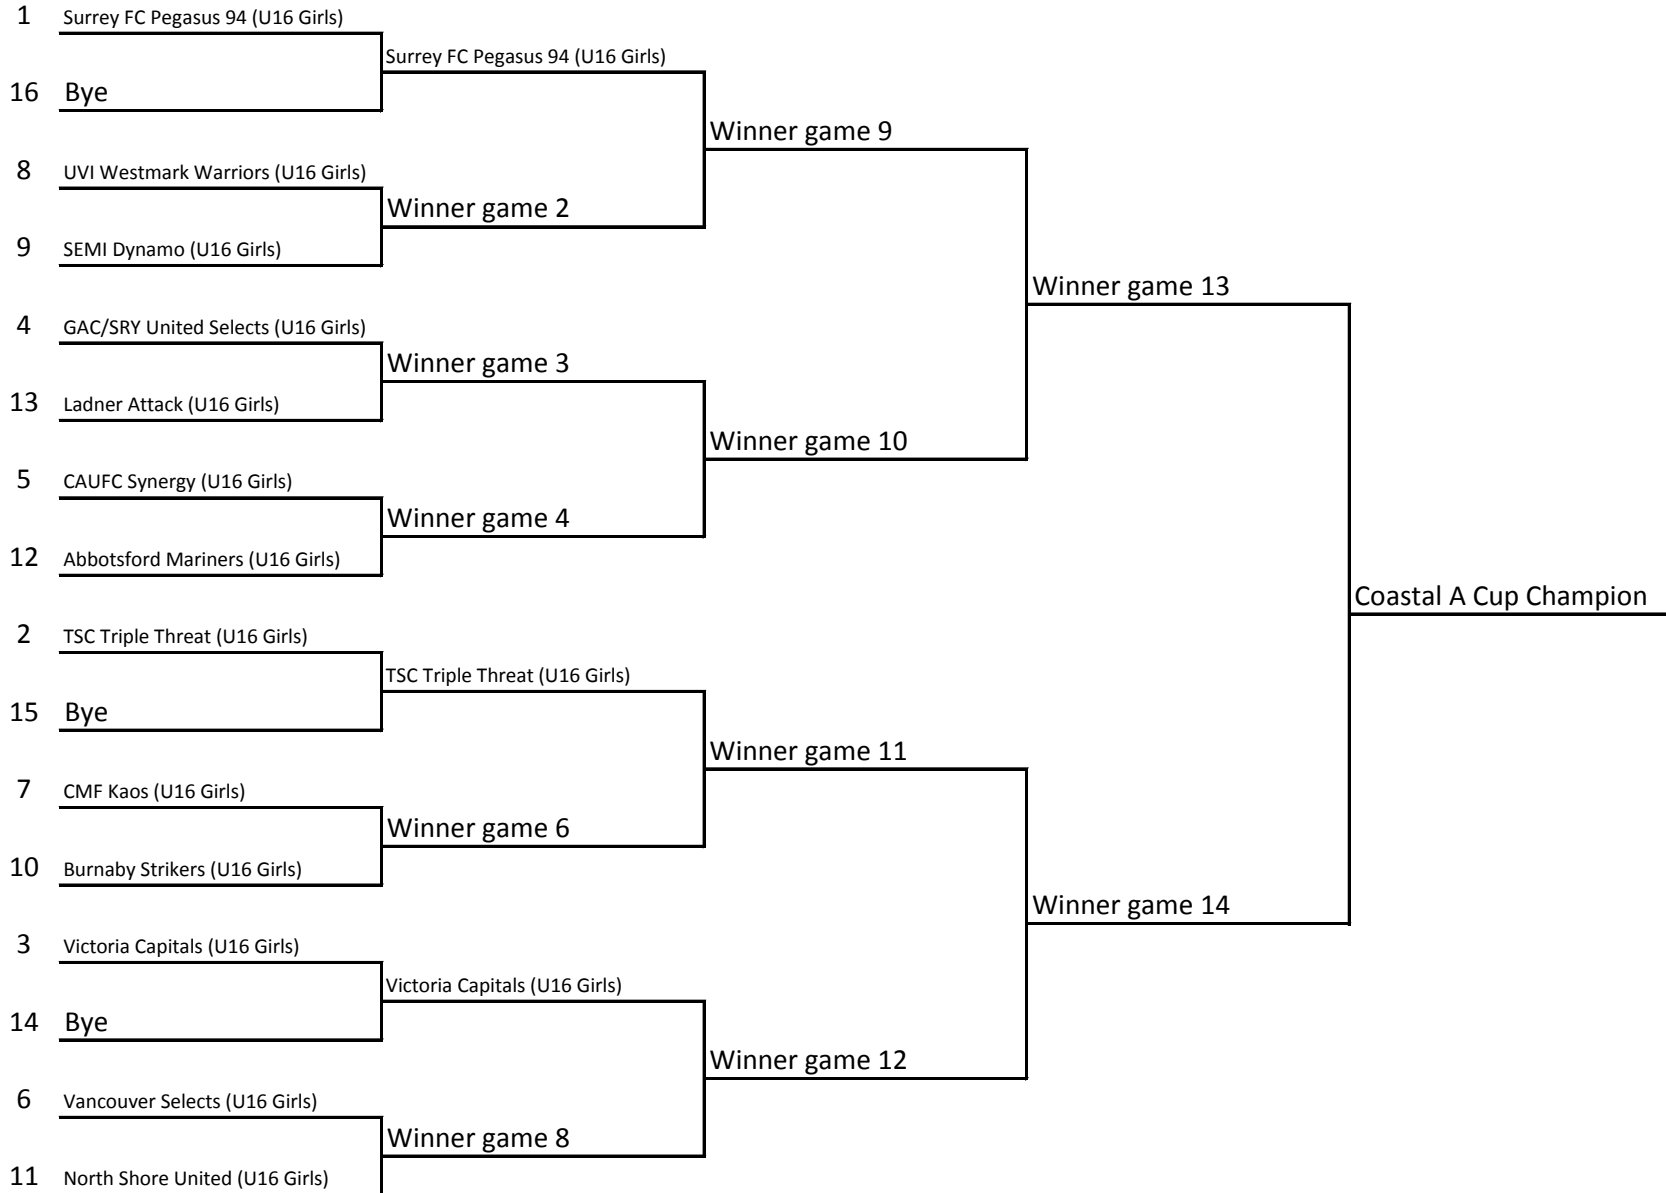

U16 Grid

March 27/2010

April 10/2010

April 17/2010

NOTE: the higher seeded team is ALWAYS the home team.

April 24/2010

All Dates are the weekend of the games, games regularly scheduled on Saturdays or Sundays played on same